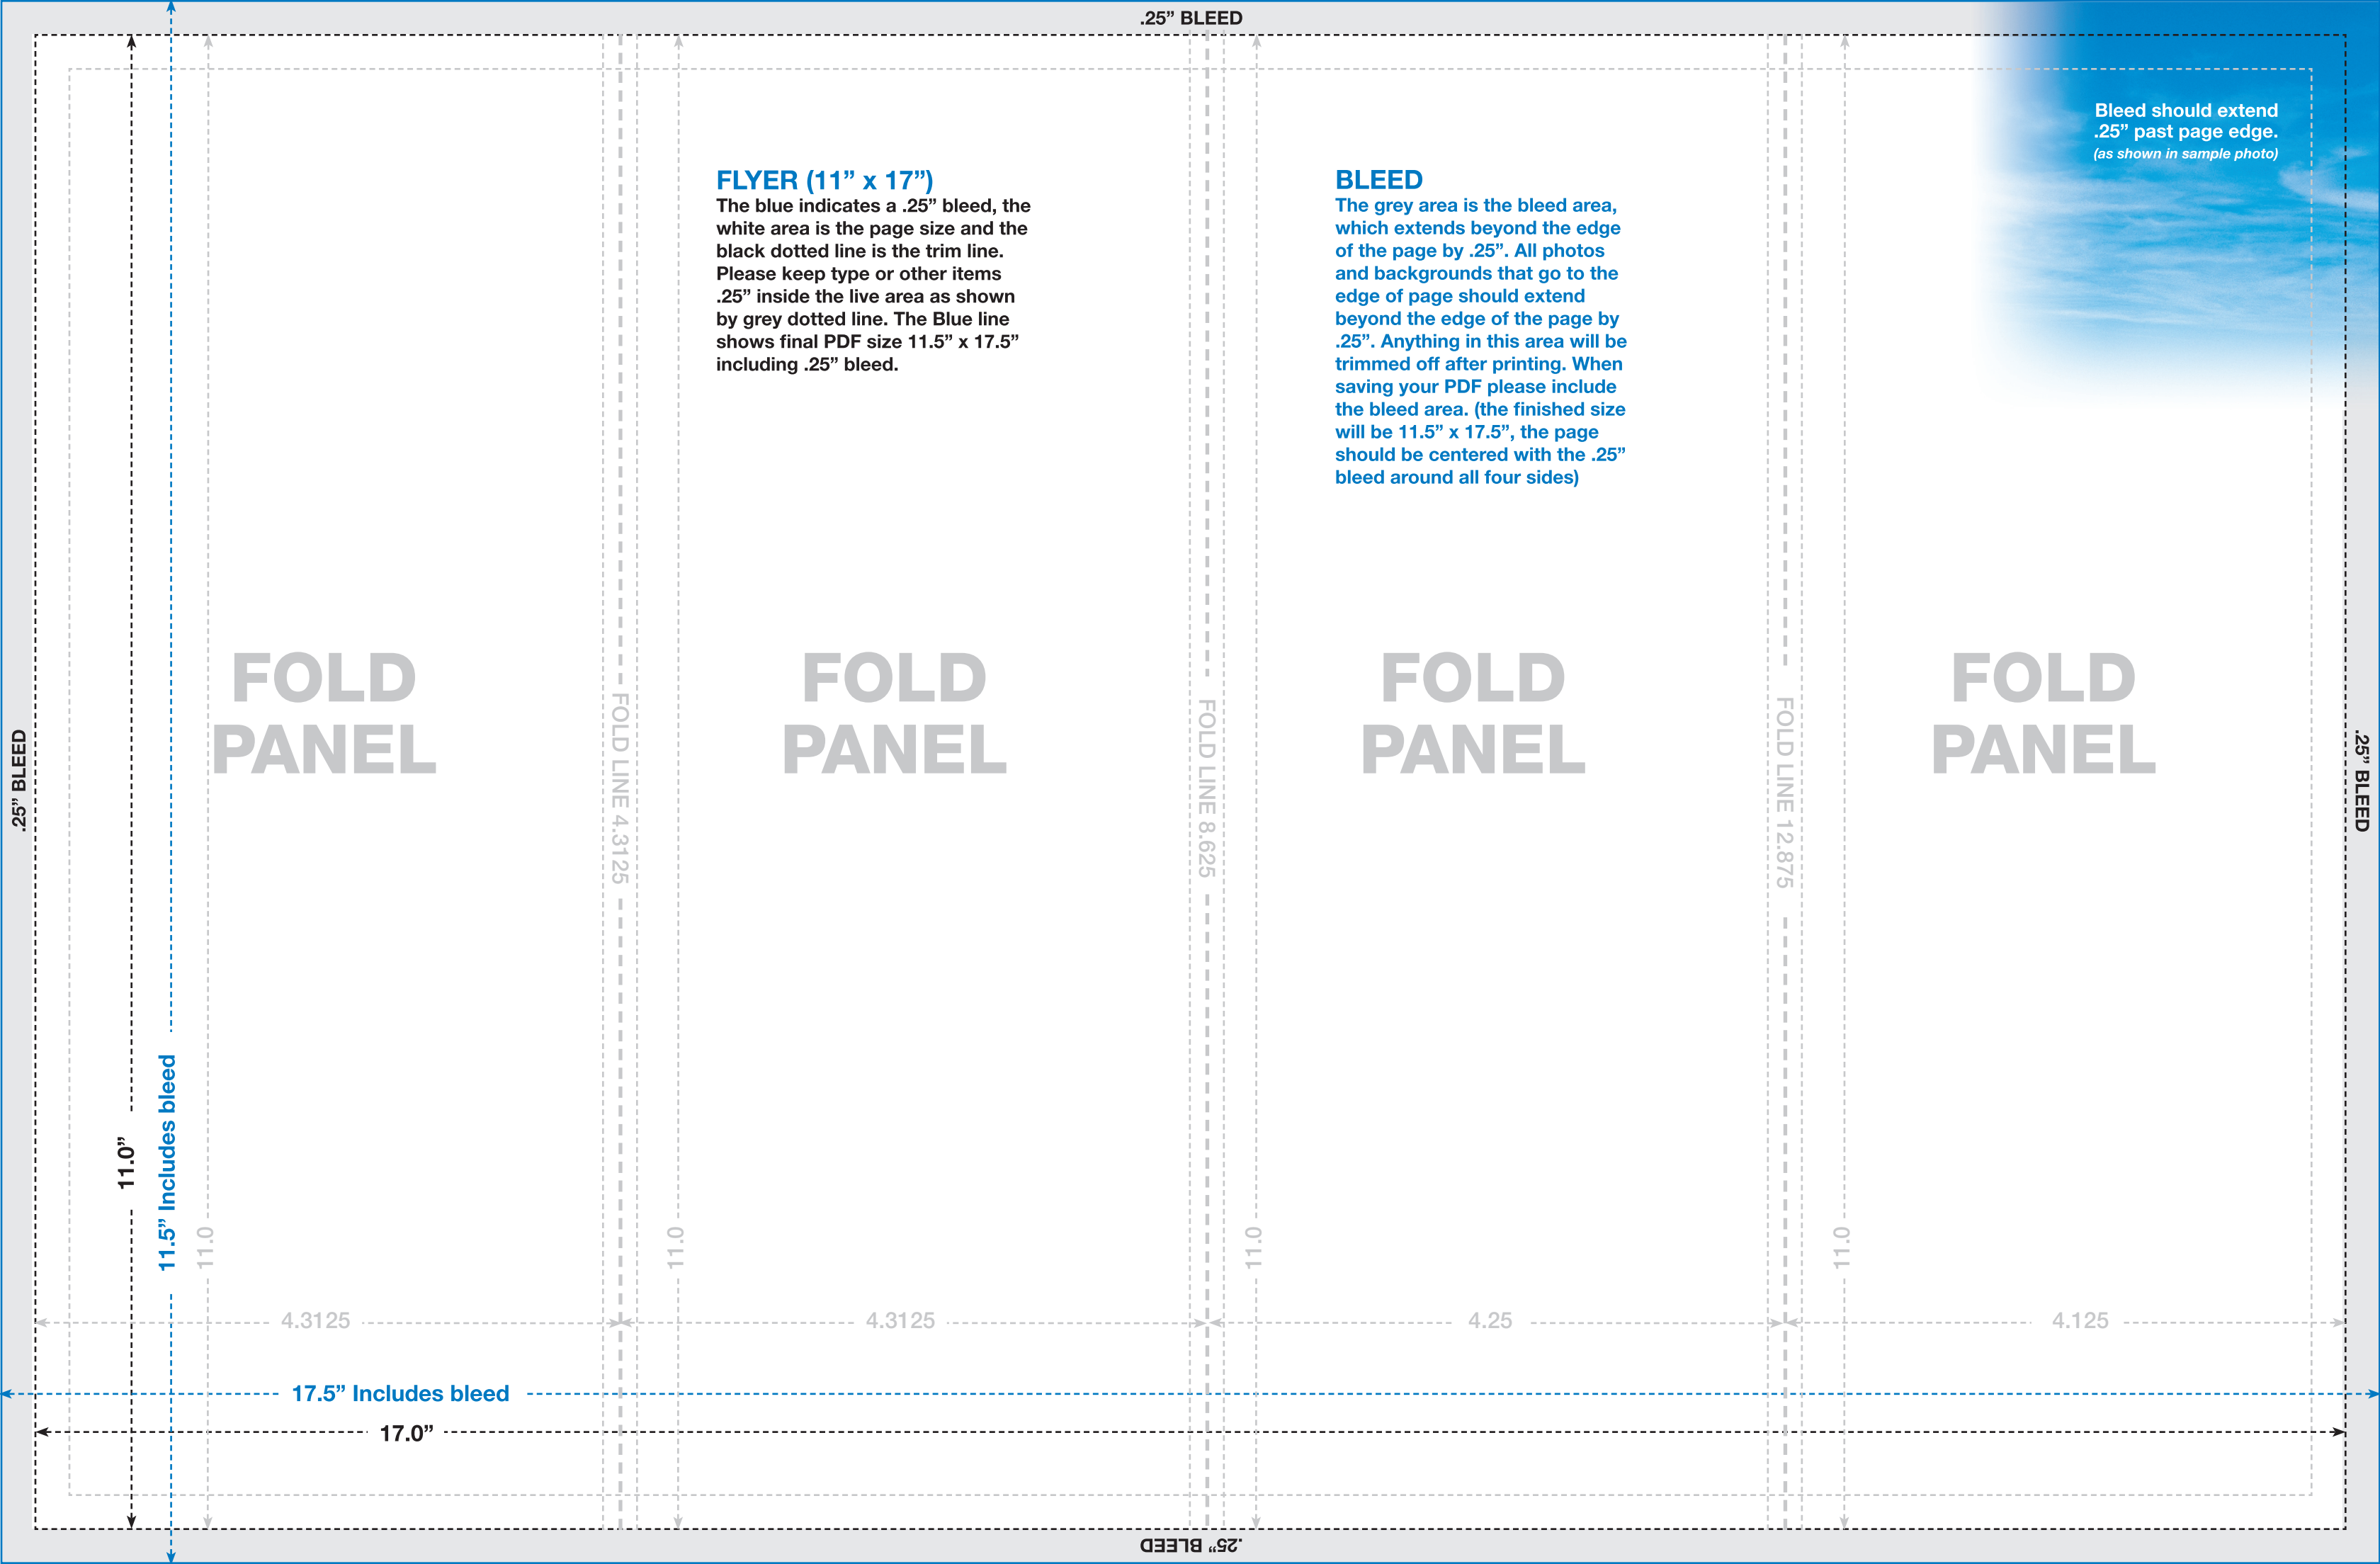

Bleed should extend
.25" past page edge.
(as shown in sample photo)

FLYER (11" x 17")

The blue indicates a .25" bleed, the white area is the page size and the black dotted line is the trim line. Please keep type or other items .25" inside the live area as shown by grey dotted line. The Blue line shows final PDF size 11.5" x 17.5" including .25" bleed.

BLEED

The grey area is the bleed area, which extends beyond the edge of the page by .25". All photos and backgrounds that go to the edge of page should extend beyond the edge of the page by .25". Anything in this area will be trimmed off after printing. When saving your PDF please include the bleed area. (the finished size will be 11.5" x 17.5", the page should be centered with the .25" bleed around all four sides)

FOLD
PANEL

FOLD
PANEL

FOLD
PANEL

FOLD
PANEL

FOLD LINE 4.3125

FOLD LINE 8.625

FOLD LINE 12.875

11.0"

11.5" Includes bleed

11.0

4.3125

4.3125

4.25

4.125

17.5" Includes bleed

17.0"

11.0

11.0

11.0

.25" BLEED

.25" BLEED

.25" BLEED